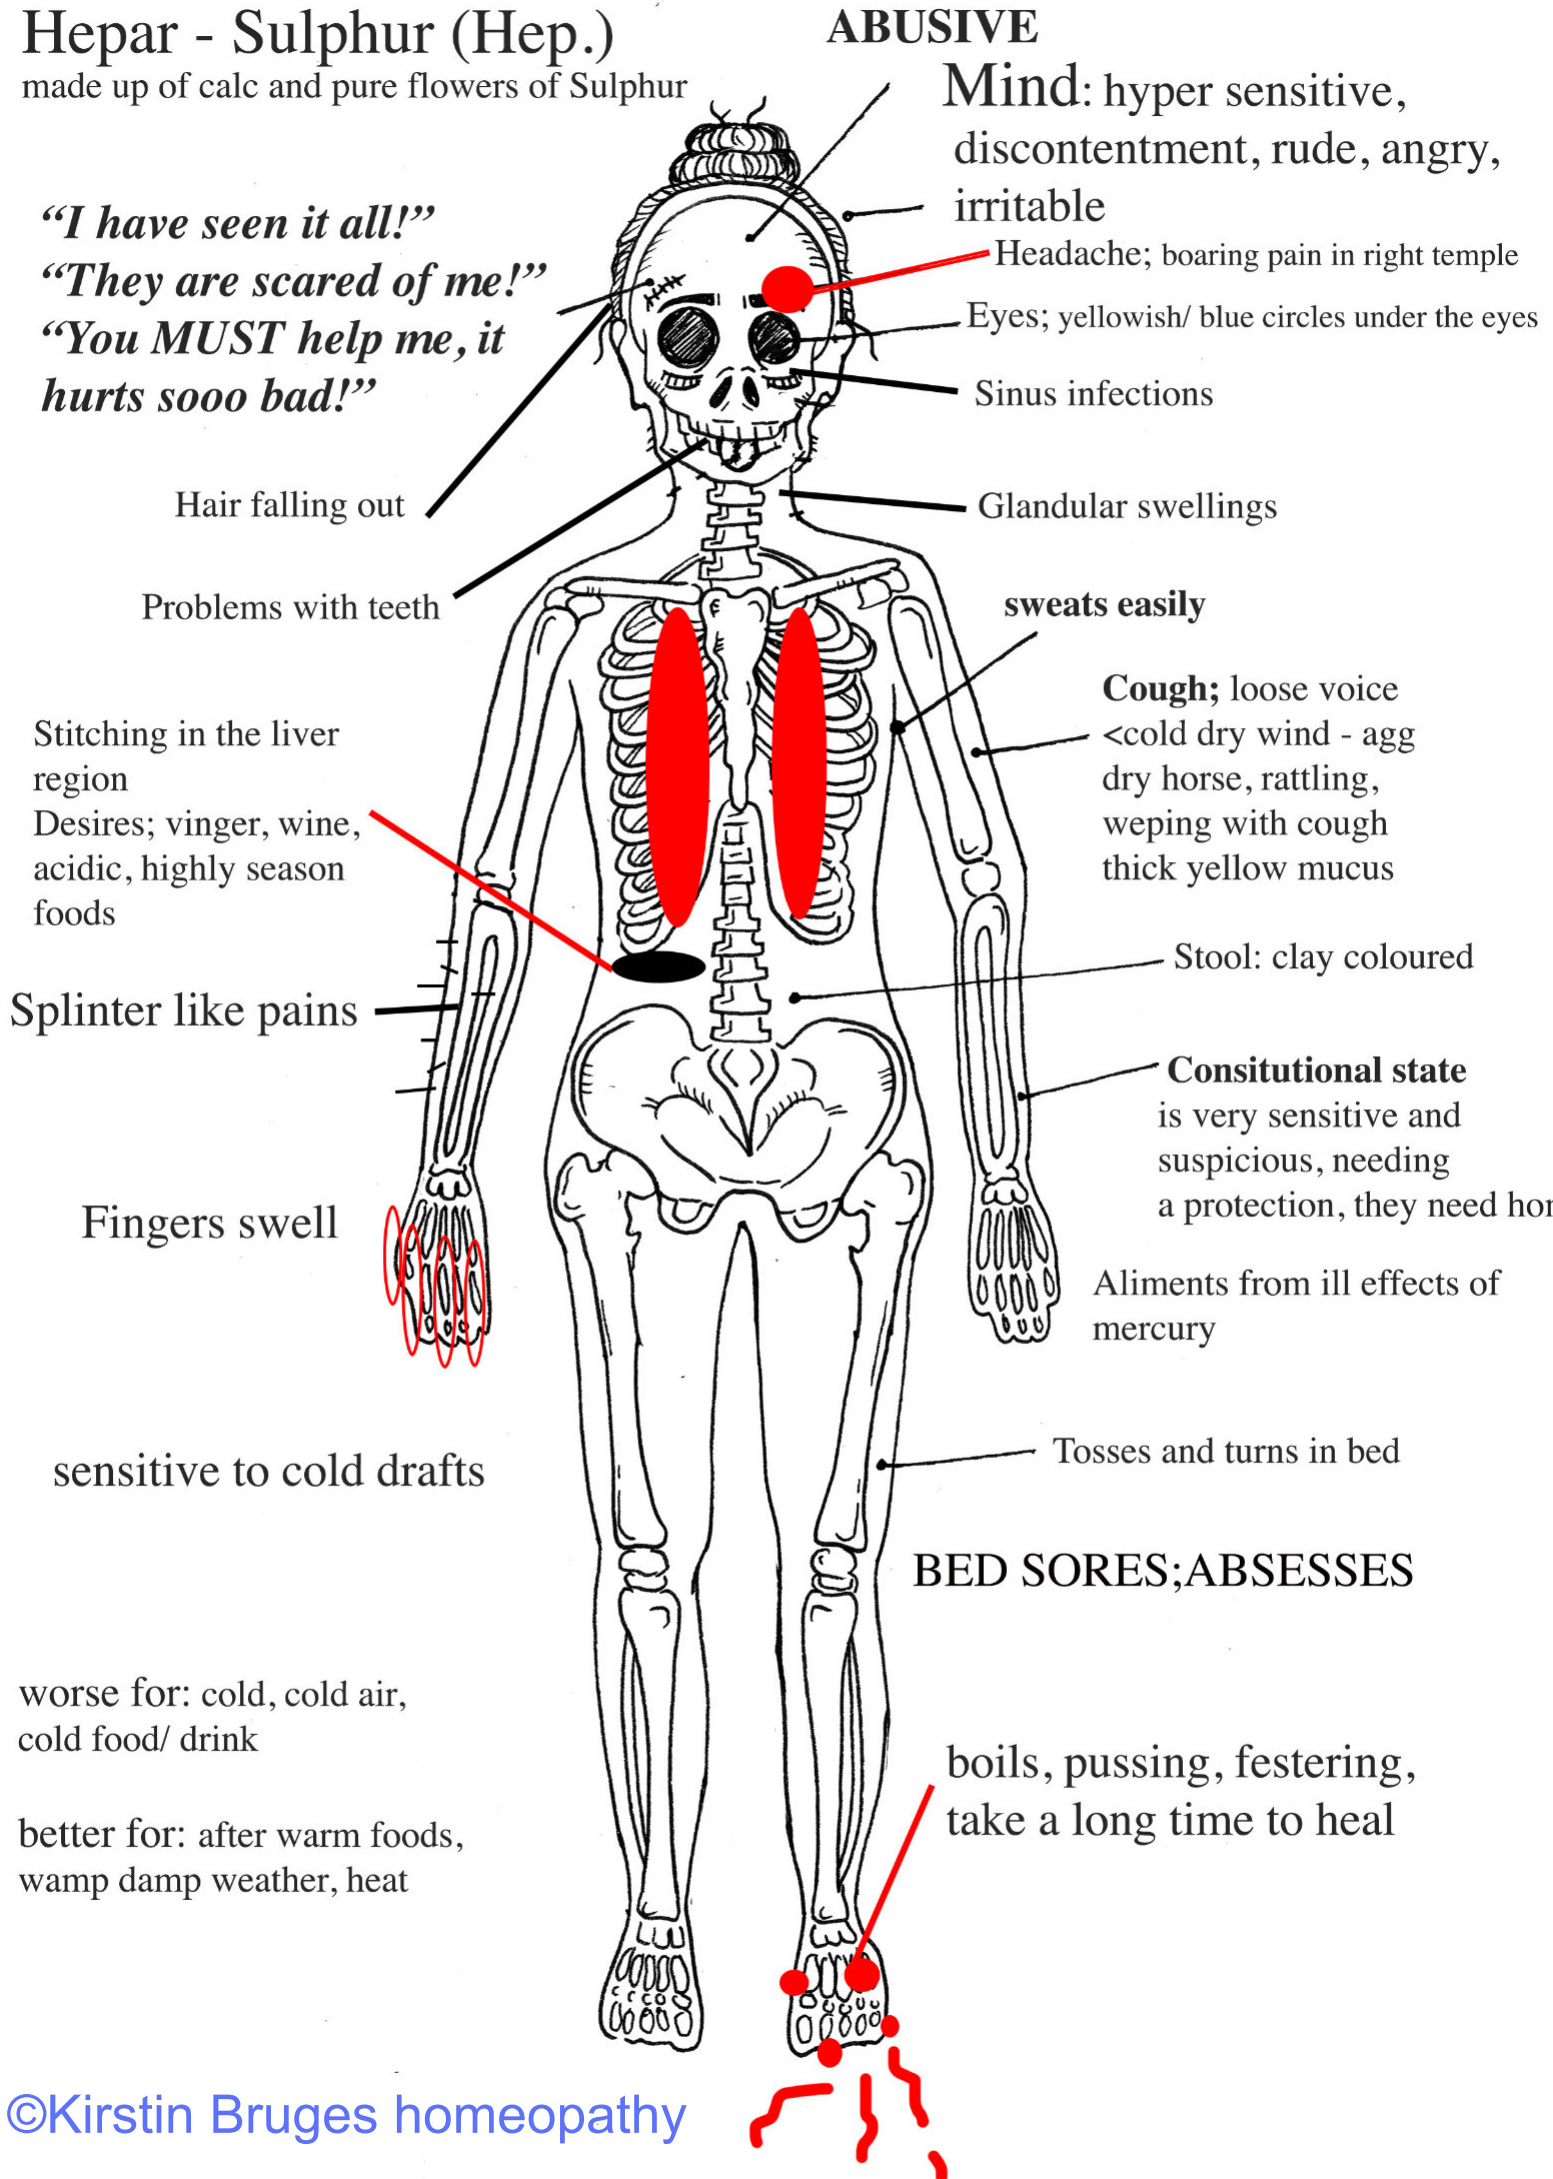

Hepar - Sulphur (Hep.)

made up of calc and pure flowers of Sulphur

ABUSIVE

Mind: hyper sensitive, discontentment, rude, angry, irritable

"I have seen it all!"
"They are scared of me!"
"You MUST help me, it hurts sooo bad!"

Desires; vinger, wine, acidic, highly season foods

Cough; loose voice < cold dry wind - agg dry horse, rattling, weeping with cough thick yellow mucus

Stool: clay coloured

Constitutional state is very sensitive and suspicious, needing a protection, they need hor

Aliments from ill effects of mercury

Tosses and turns in bed

BED SORES; ABSSESSES

boils, pussing, festering, take a long time to heal

worse for: cold, cold air, cold food/ drink

better for: after warm foods, wamp damp weather, heat