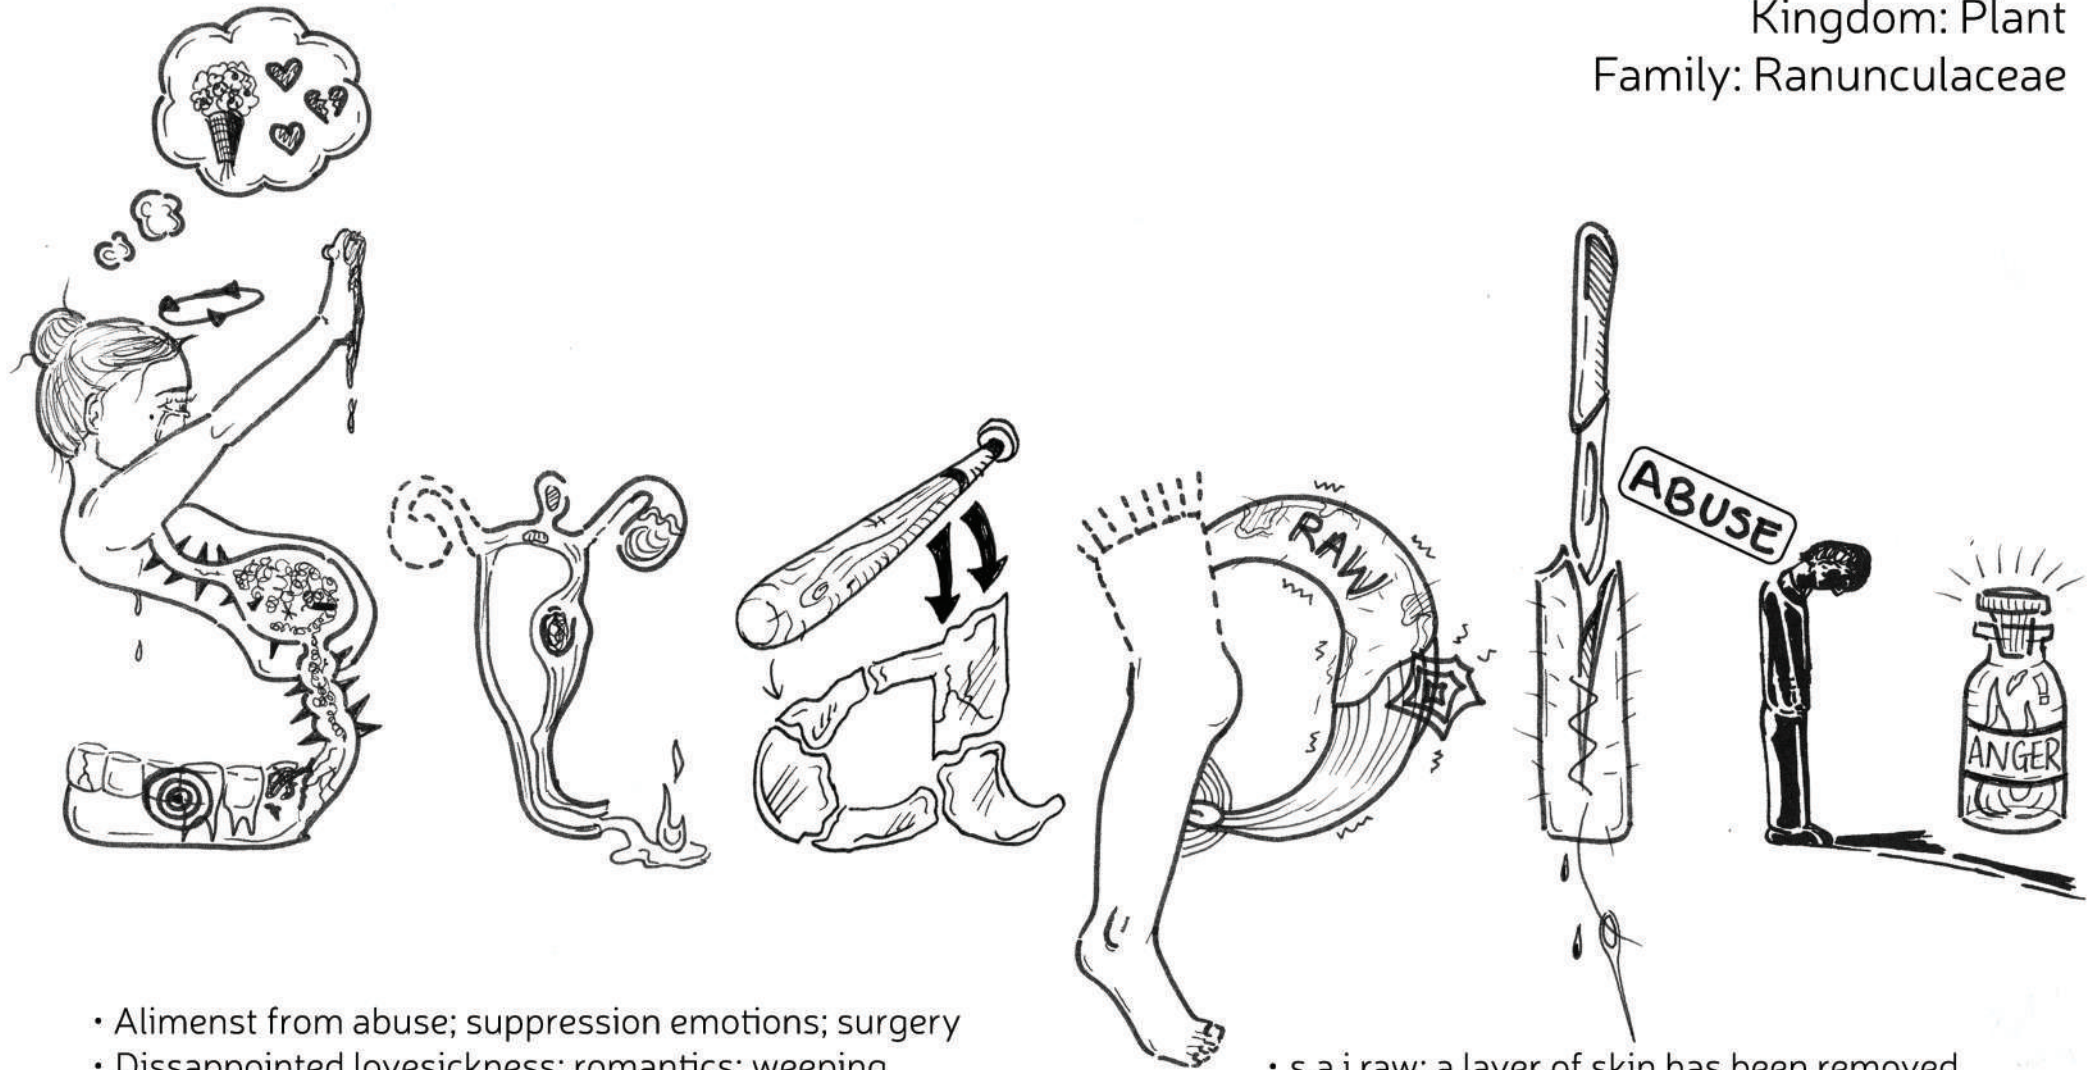

Plant Kingdom

Ranunculaceae

Staph.

Staphysagria (Dephinium)

Stavesacre

Kingdom: Plant

Family: Ranunculaceae

- Aliminst from abuse; suppression emotions; surgery
- Dissappointed lovesickness; romantics; weeping
- Sweet; passive; sensitive; delicate; haughty
- S.a.i she is dirty; legs are not connected to her body; falling to bits; only just holding it together
- Decaying teeth

- s.a.i raw; a layer of skin has been removed
- mutilation of genital; fibroids; cyctsis; amenorrhea
- < new moon; loss of fluids; touch; stretching; anger motification; idignation
- > warmth; night; rest; breakfast

Cimic.

Cimicifuga Racemosa
Black Cohosh
Kingdom: Plant
Family: Ranunculaceae

- Depression; dark cloud; tied down; trapped
- Loquacity; changable; snakes; love dissapoints
- Delusions of black mouse running under a chair
- Thinks she is going crazy; mania; excitable
- Thyroid; pains in ovaries; move side to side

- Aliments from fore sep delivery; head injuries
- Stuck; coma; mind blank; dullness; forgetful; ADHD
- Begs for help! Stupefaction; homesickness
- Averse to answering questions; repeats slowly; spacy
- Conditions of the nerves and spinal cord
- Picks at bed sheets; clothes